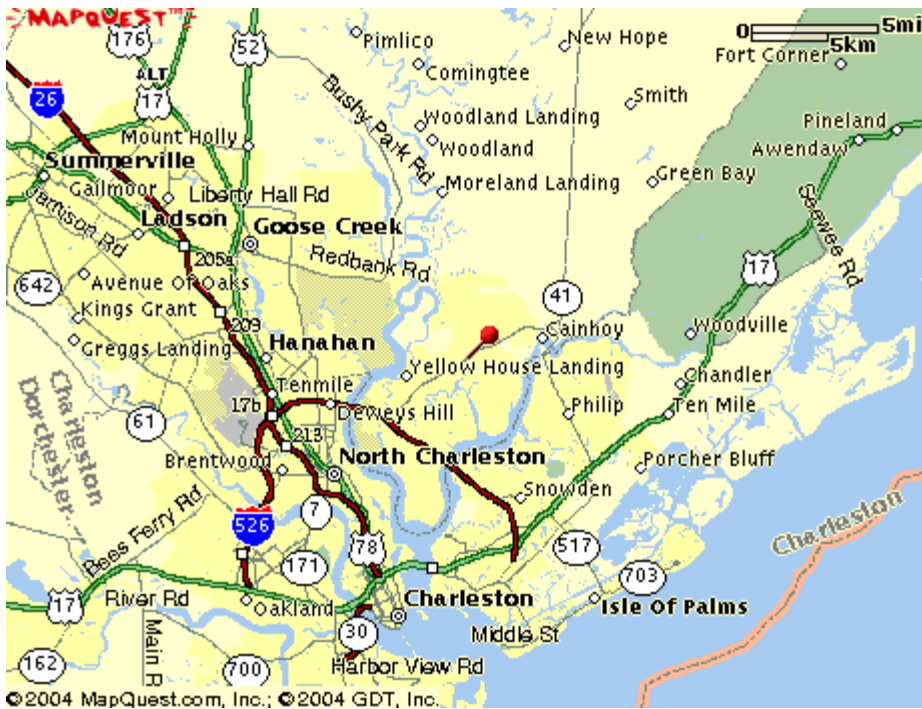

Mikasa Distribution Center Warehouse
1980 Clements Ferry Road
Charleston, SC 29492

Mikasa Distribution Center Warehouse
1980 Clements Ferry Road
Charleston, SC 29492

Mikasa Distribution Center Warehouse
1980 Clements Ferry Road
Charleston, SC 29492