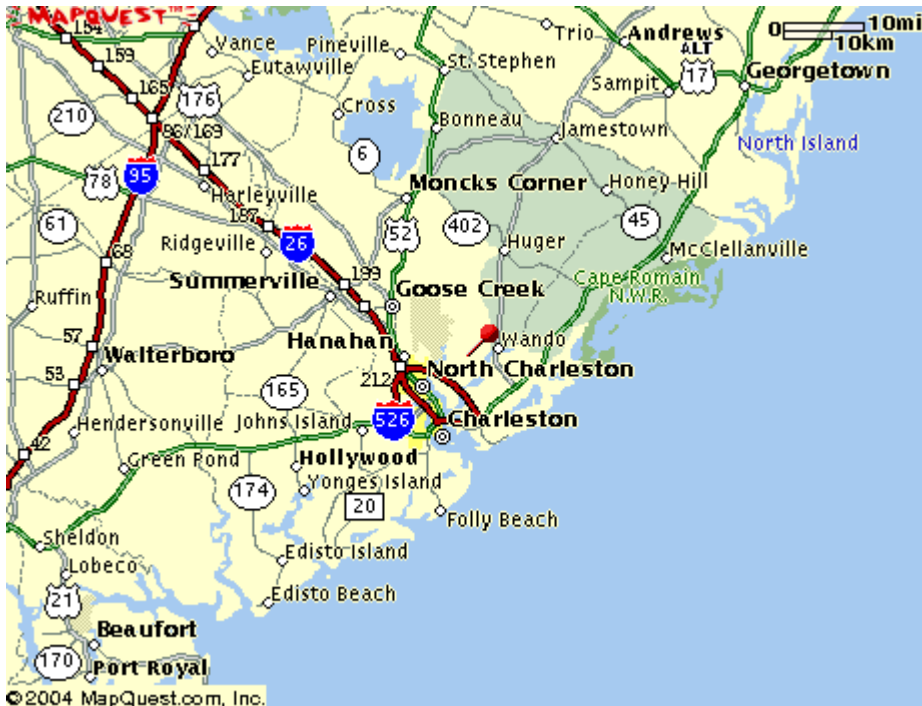

Mikasa Distribution Center Warehouse
1980 Clements Ferry Road
Charleston, SC 29492

Mikasa Distribution Center Warehouse
1980 Clements Ferry Road
Charleston, SC 29492

Mikasa Distribution Center Warehouse
1980 Clements Ferry Road
Charleston, SC 29492